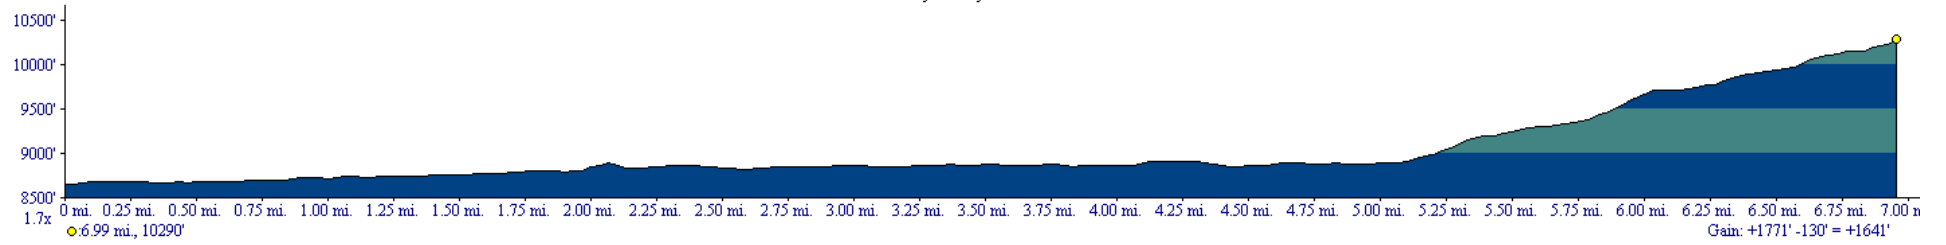

Lyell Canyon

Profile created with TOPO!® ©2002 National Geographic (www.nationalgeographic.com/topo)